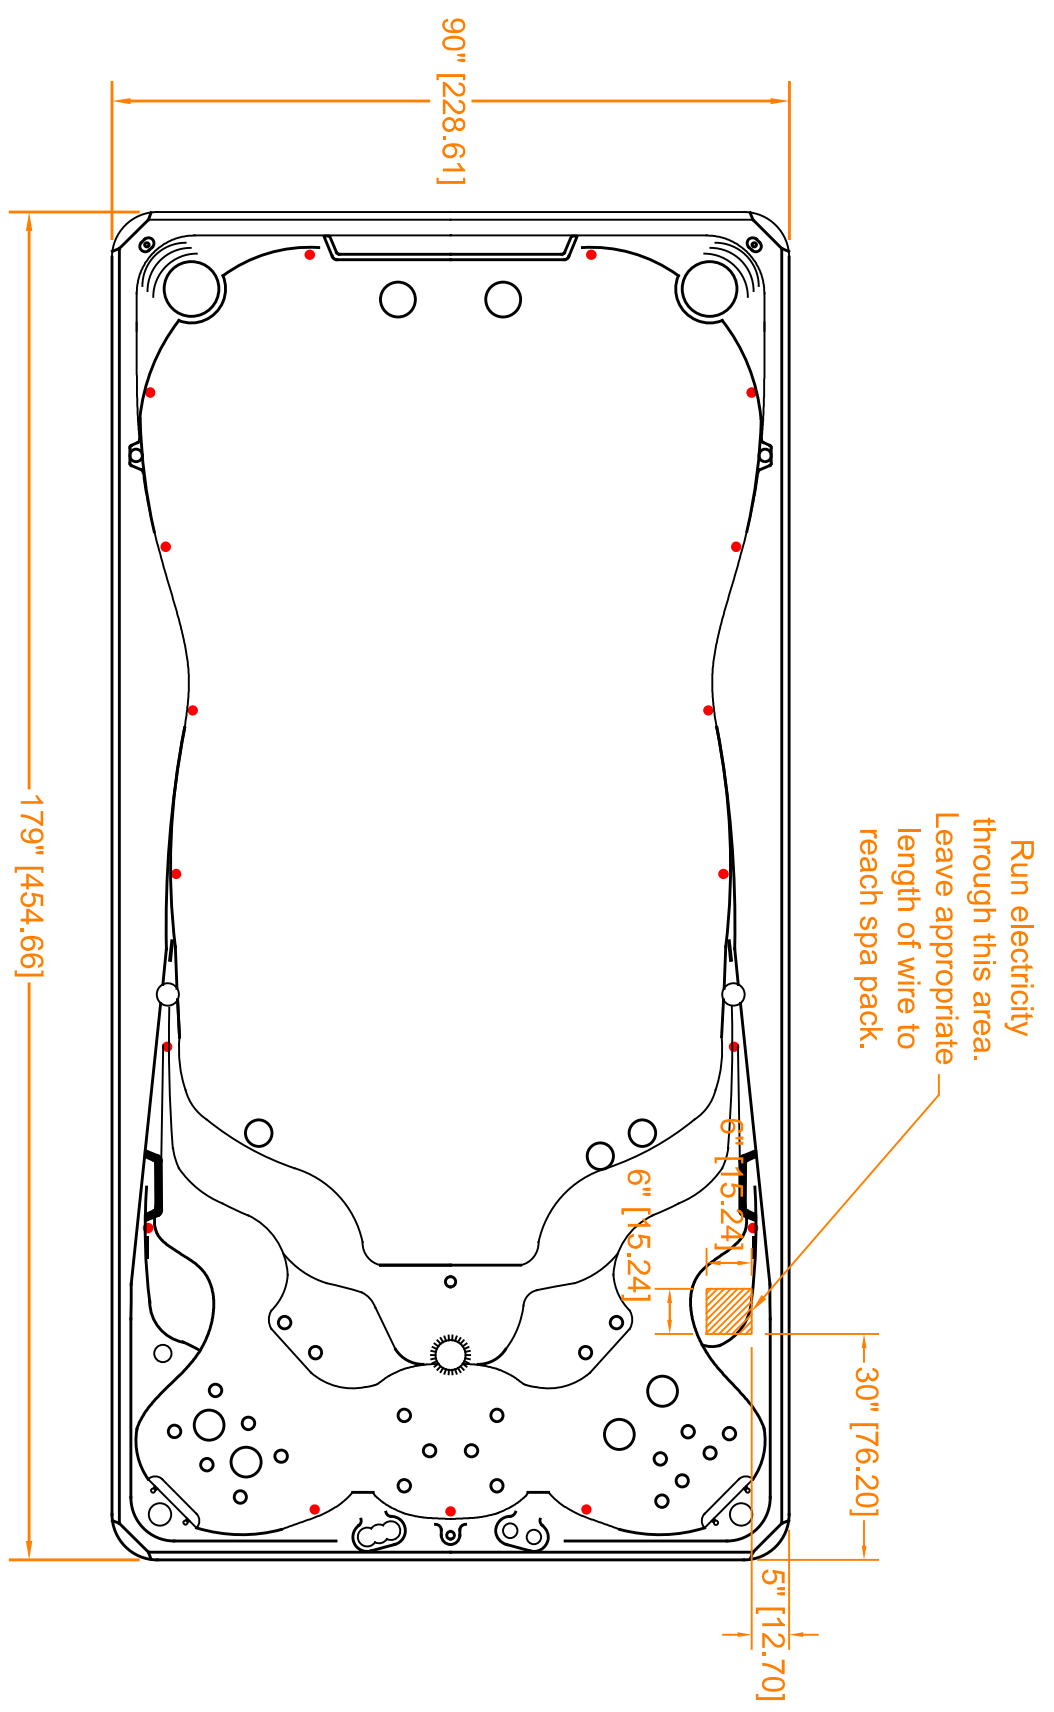

Rev.	Date	Description	By
00	1/13/25	Original Drawing Reset	MWE

Year: 2025	Model: Therapool 15
Height: 51" ± 1/2"	Brand: H2X
Drawn By: Easley	Date: 1/13/25

DO NOT SCALE DRAWING

Electrical Hookup